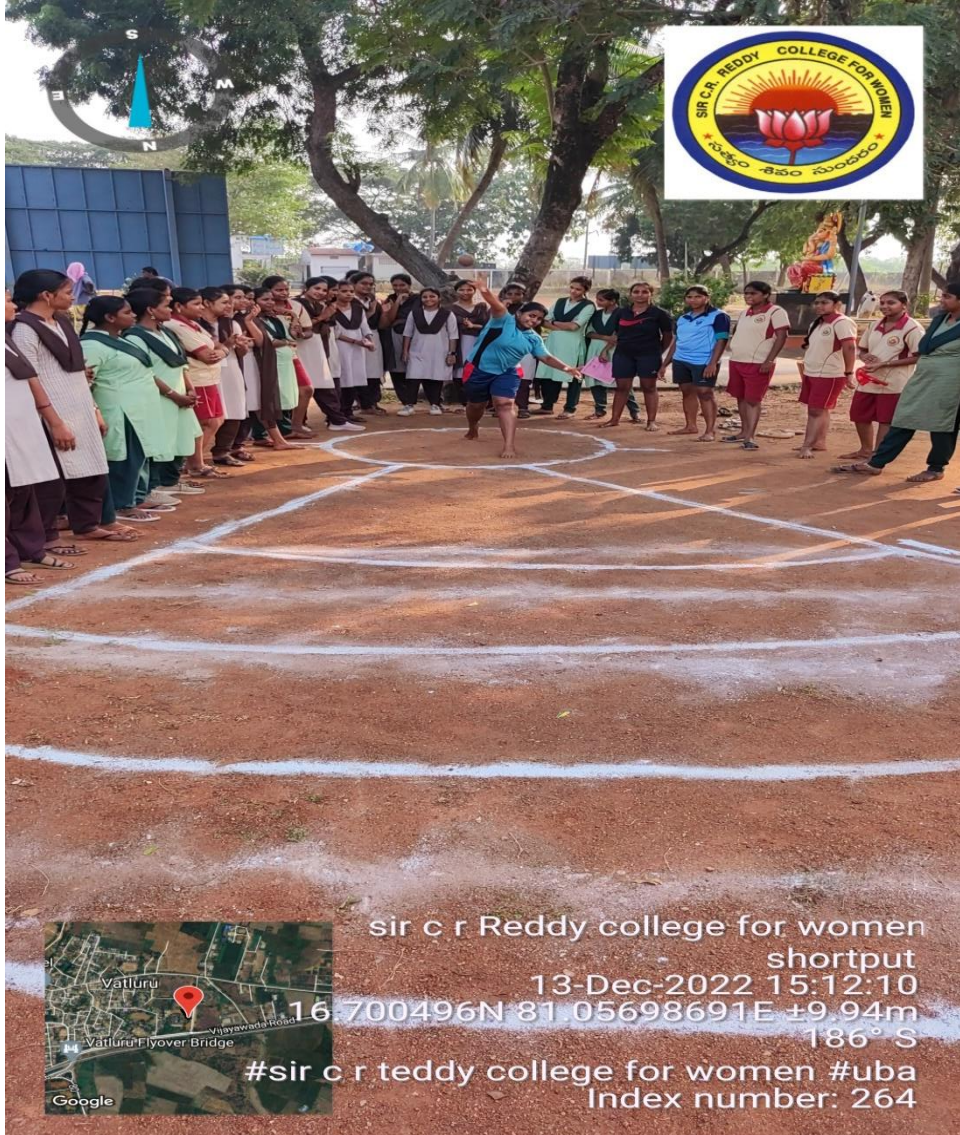

shortput

13-Dec-2022 15:10:45

16.70050977N 81.05697683E ±9.94m

180° S

#sir c r teddy college for women #uba

Index number: 262

sir c r Reddy college for women  
shortput  
13-Dec-2022 15:11:38  
16.70049134N 81.05698162E ±9.94m  
185° S