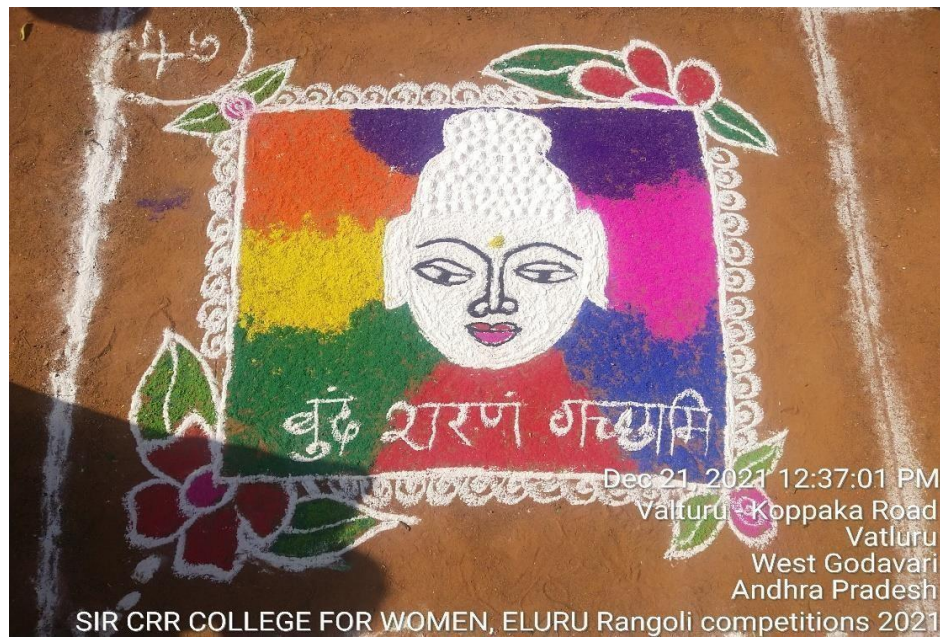

RANGOLI COMPETITION HELD ON 21 – 12 –2021