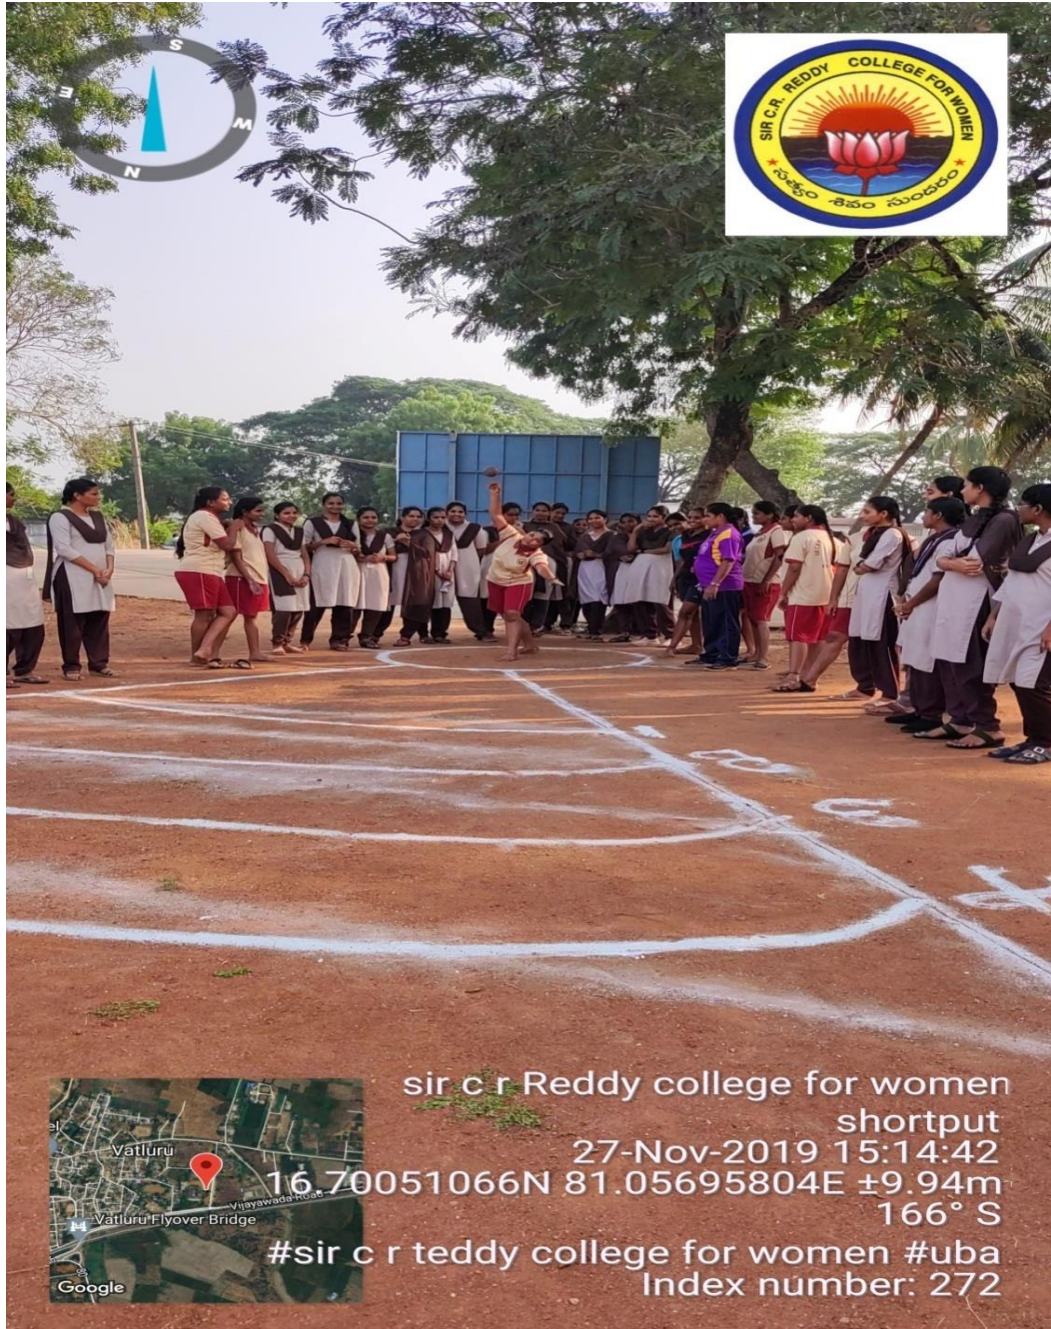

2019-2020 SHOTPUT WINNERS LIST

2019-2020 SHOTPUT

WINNERS LIST

Name of the Activity	Name of the Student	Class	Winning place	Signature of the student
SHORTPUT	NEKKALAPUDI DEEPTHI	IIBSC MCCA	WINNER	<i>N. Deepthi</i>
SHORTPUT	BHUKYA GANA TEJA	IBSC CBZ	RUNNER- UP	<i>B. Gana teja</i>
SHORTPUT	SITHARA	IIIBCOM VOC	III PLACE	<i>Sithara</i>

Signature of the principal

PRINCIPAL
Sir C.R.R. College for Women
ELURU

PHOTO GALLERY

16 70051066N 81.05695804E ±9.94m
166° S
#sir c r teddy college for women #uba
Index number: 272

27-Nov-2019 3:31:00 pm