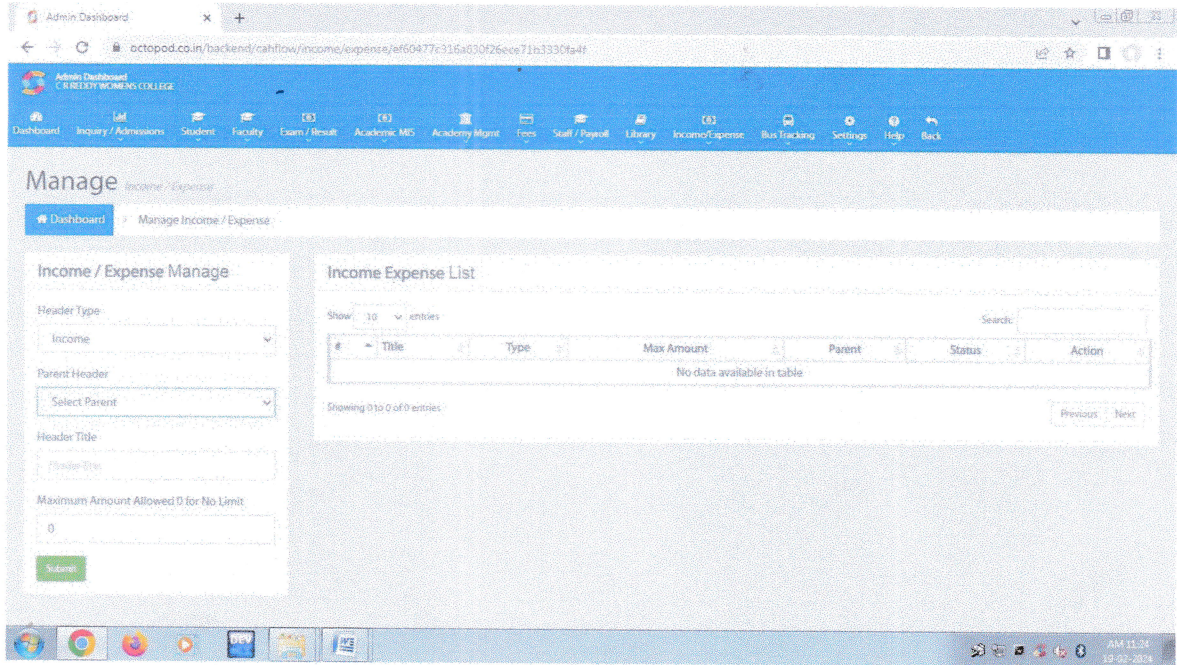

AM 11:23
19-01-2024

Selija
Principal
Sir C.R.Reddy College for Women
ELURU

ACADEMY MANAGEMENT SYSTEM

Salig

Principal
Sir C.R.Reddy College for Women
ELURU

INCOME / EXPENSE MANAGEMENT

Sahid
Principal
Sri C.R.Reddy College for Women
ELURU