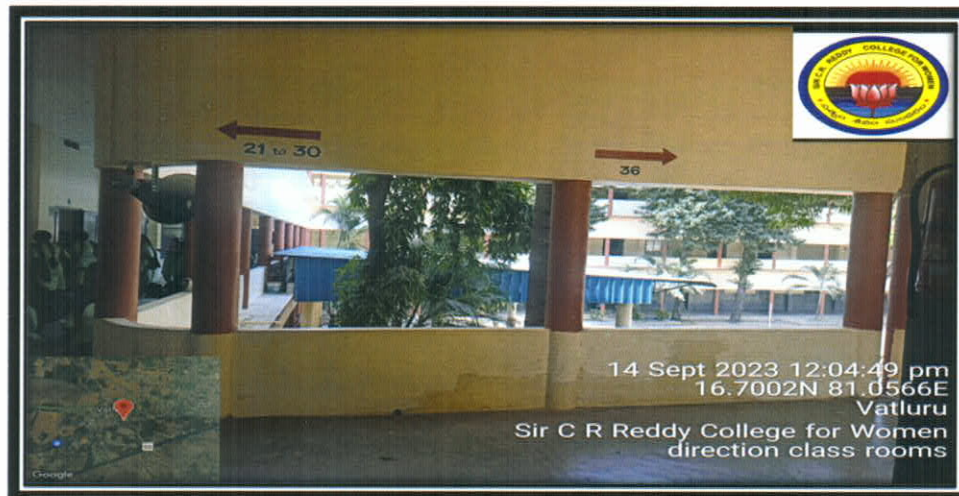

SIR C.R.REDDY COLLEGE FOR WOMEN

(Estd : 1987)

(Affiliated to Adikavi Nannaya University, Rajamahendravaram)

An ISO-9001:2015, 14001:2015, 50001:2018 Certified Institution

Included under section 2(f) of UGC

ELURU (VATLURU POST), ELURU Dist., A.P. - 534 007

email : sircrwomen.principal@gmail.com, Website : sircrwomen.ac.in

OFF : 08812 - 231192

OFF : 08812 - 232717

Fax : 08812 - 253421

Directions Boards

Direction Boards in College

Principal

Principal

Sir C.R.Reddy College for Women
ELURU