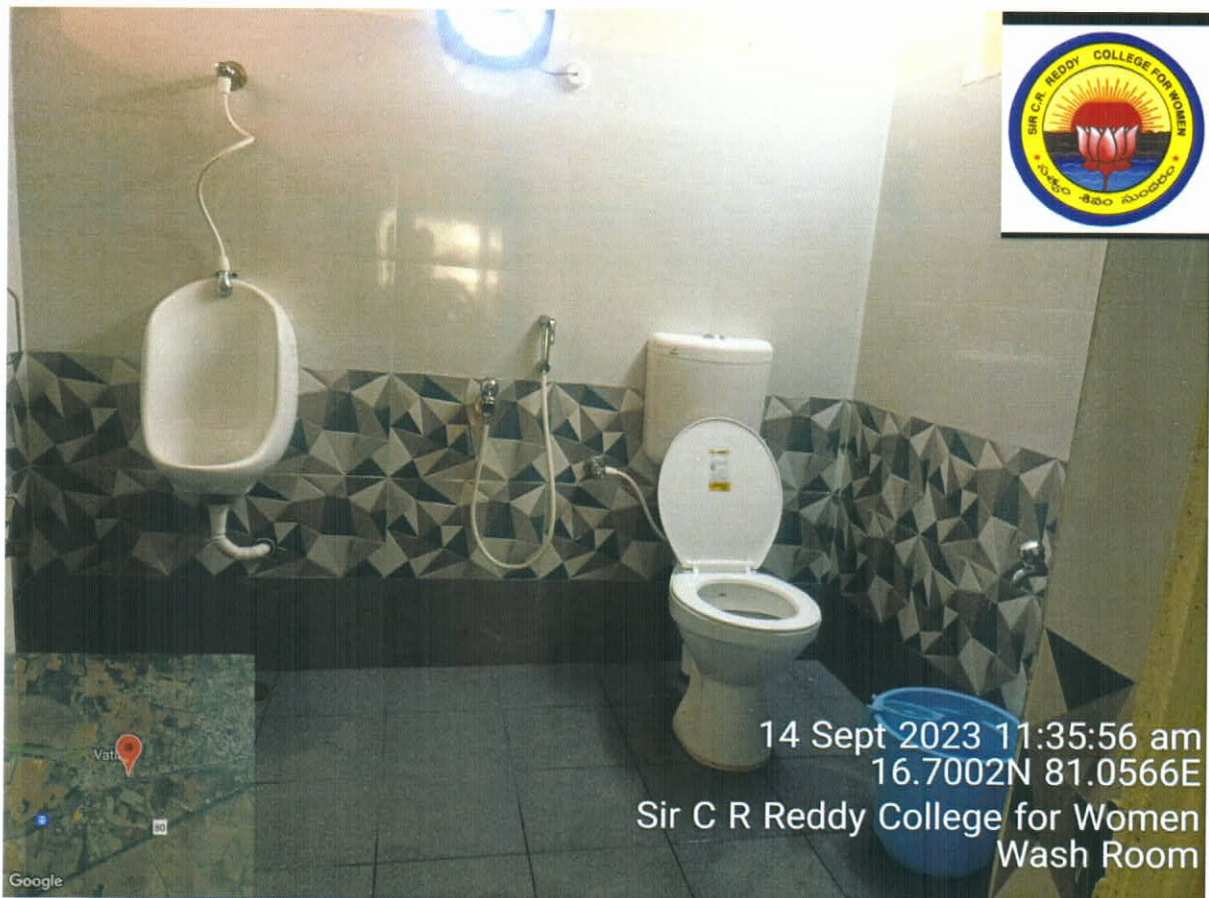

WASHROOM FOR PHYSICALLY CHALLENGED

Principal

Principal
Sir C.R.Reddy College for Women
ELURU

SIR C.R.REDDY COLLEGE FOR WOMEN

(Estd : 1987)

(Affiliated to Adikavi Nannaya University, Rajamahendravaram)

An ISO-9001:2015, 14001:2015, 50001:2018 Certified Institution