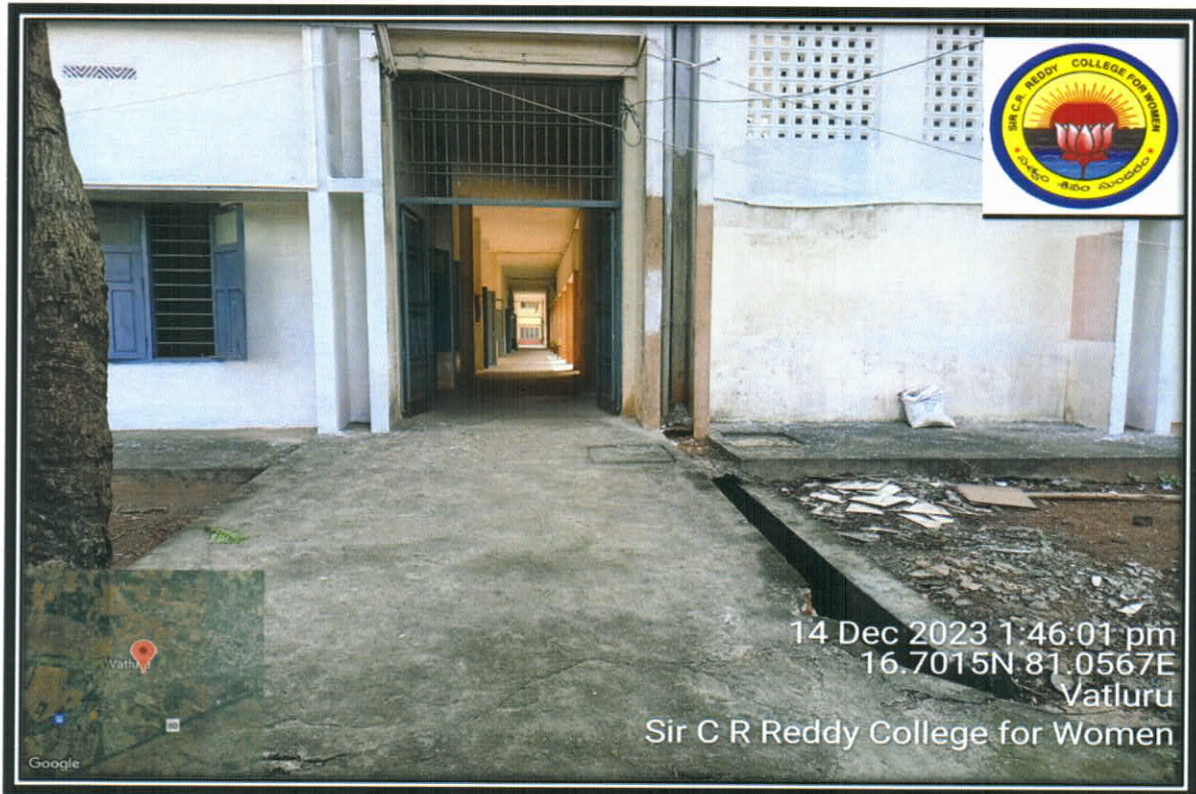

SIR C.R.REDDY COLLEGE FOR WOMEN

(Estd : 1987)

(Affiliated to Adikavi Nannaya University, Rajamahendravaram)

An ISO-9001:2015, 14001:2015, 50001:2018 Certified Institution

Included under section 2(f) of UGC

ELURU (VATLURU POST), ELURU Dist., A.P. - 534 007

email : sircrrwomen.principal@gmail.com, Website : sircrrwomen.ac.in

OFF : 08812 - 231192

OFF : 08812 - 232717

Fax : 08812 - 253421

Ramp for Divyangan at PG Block

Principal

Principal

Sir C.R.Reddy College for Women

ELURU